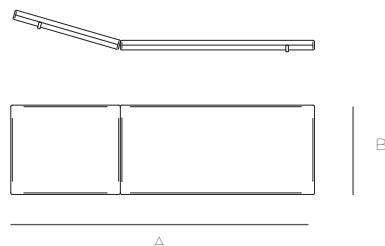

Mattres inner:

Balliu fabric: synthetic fiber foam.

Tela Acrílica: foam.

Anchoring systems with elastic band or with hook.

Tela Balliu  
Balliu fabric

Sistema de sujeción  
Subjeccion System

### Medidas · Measures

Medidas Measures	Grosor Thickness	Largo cm Lenght cm	Ancho cm Widht cm	Alto cm Height cm
TELA BALLIU Balliu fabric	6 cm	193 cm	56 cm	6 cm
TELA ACRÍLICA Acrylic fabric	6 cm	192 cm	56 cm	6 cm

### Dimensiones · Measures

A 193 cm  
B 56 cm